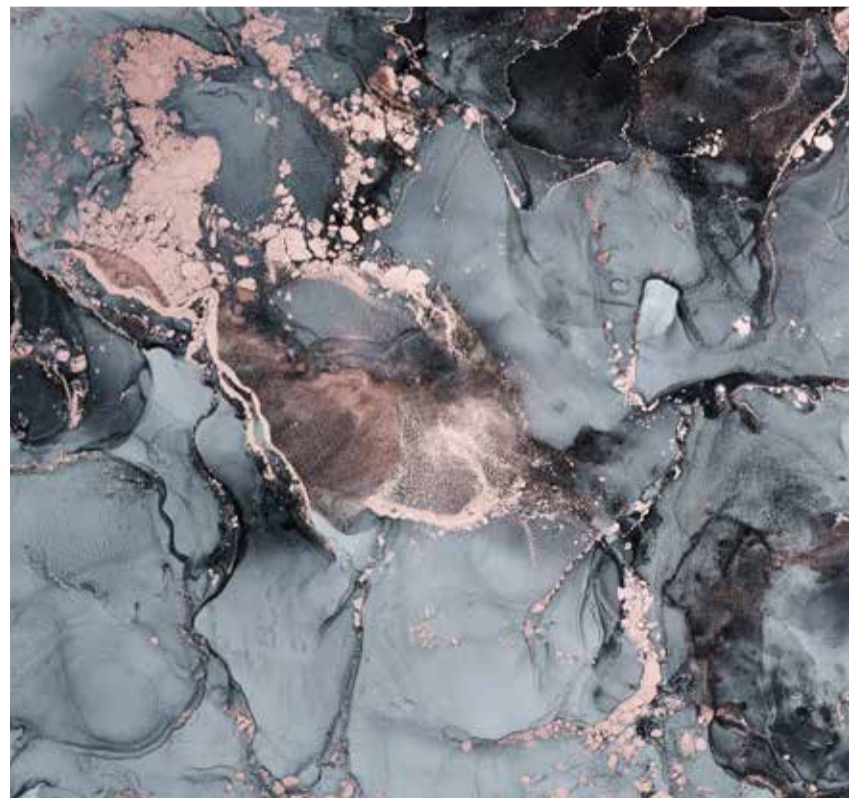

ASQD10.03.009.00
Maximum size 368 x 260.5 cm

ARTISTIC | PAINTED MARBLE BLACK

ASQD10.03.009.01
Size 92 x 260.5 cm

ASQD10.03.009.02
Size 184 x 260.5 cm

ASQD10.03.009.03
Size 276 x 260.5 cm

A nighttime photograph of a city skyline featuring several tall skyscrapers with illuminated windows and facades. In the foreground, a mosque with a prominent dome and minaret is visible, its lights reflecting in a body of water. The overall scene is dimly lit, with the primary light sources being the city lights and the moon.